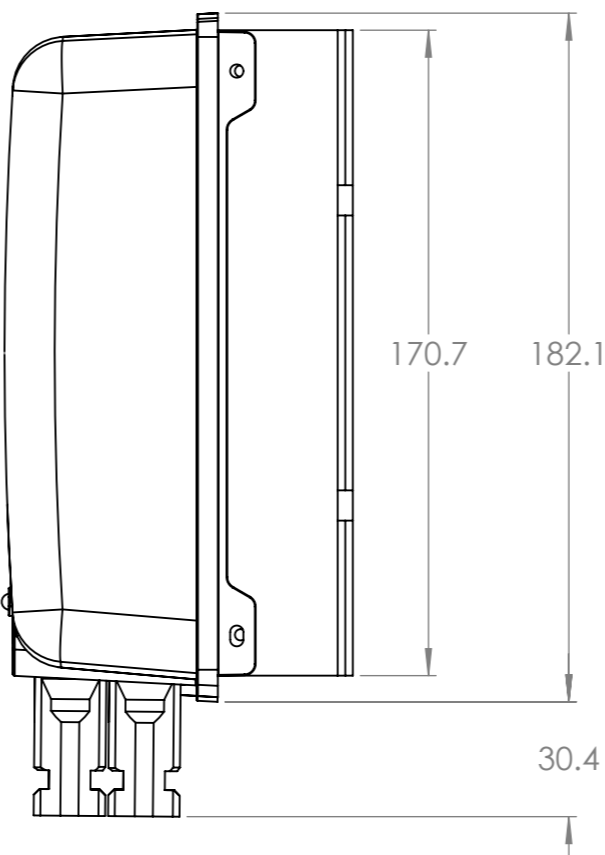

Dimension Drawing - BlueSolar charge controller	
SCC010060300	BlueSolar MPPT 150/60-MC4
SCC010070300	BlueSolar MPPT 150/70-MC4

DETAIL A
4x
SCALE 1:1

Dimensions in mm

victron energy
BLUE POWER