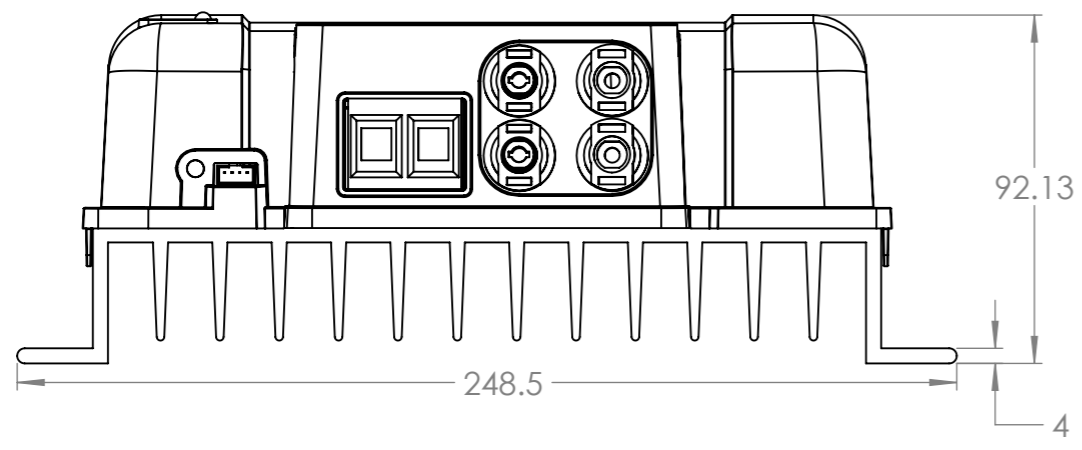

Dimension Drawing - BlueSolar charge controller	
SCC010060300	BlueSolar MPPT 150/60-MC4
SCC010070300	BlueSolar MPPT 150/70-MC4

DETAIL A
4x
SCALE 1:1

Dimensions in mm

victron energy
BLUE POWER