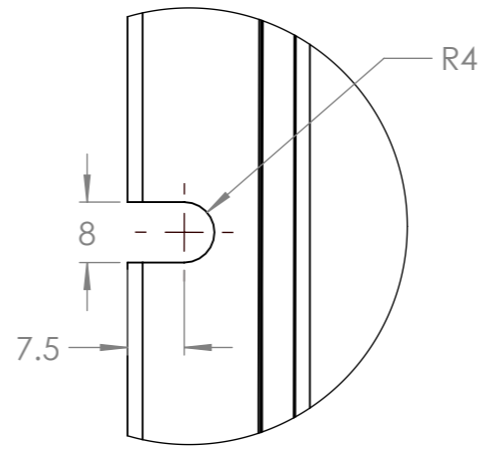

Dimension Drawing - BlueSolar charge controller	
SCC010060300	BlueSolar MPPT 150/60-MC4
SCC010070300	BlueSolar MPPT 150/70-MC4

DETAIL A
4x
SCALE 1:1

Dimensions in mm

victron energy
BLUE POWER