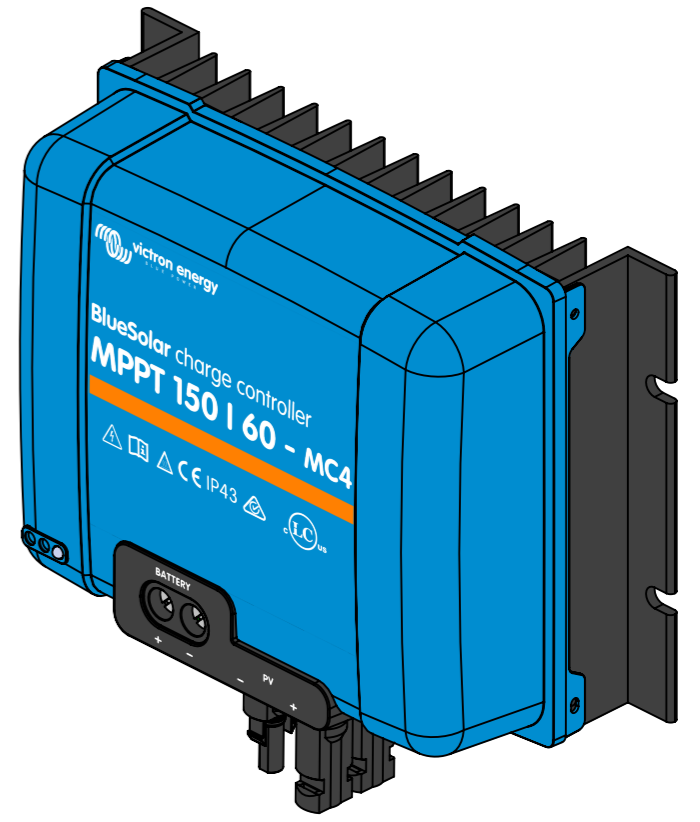

Dimension Drawing - BlueSolar charge controller	
SCC010060300	BlueSolar MPPT 150/60-MC4
SCC010070300	BlueSolar MPPT 150/70-MC4

DETAIL A
4x
SCALE 1:1

Dimensions in mm

victron energy
BLUE POWER