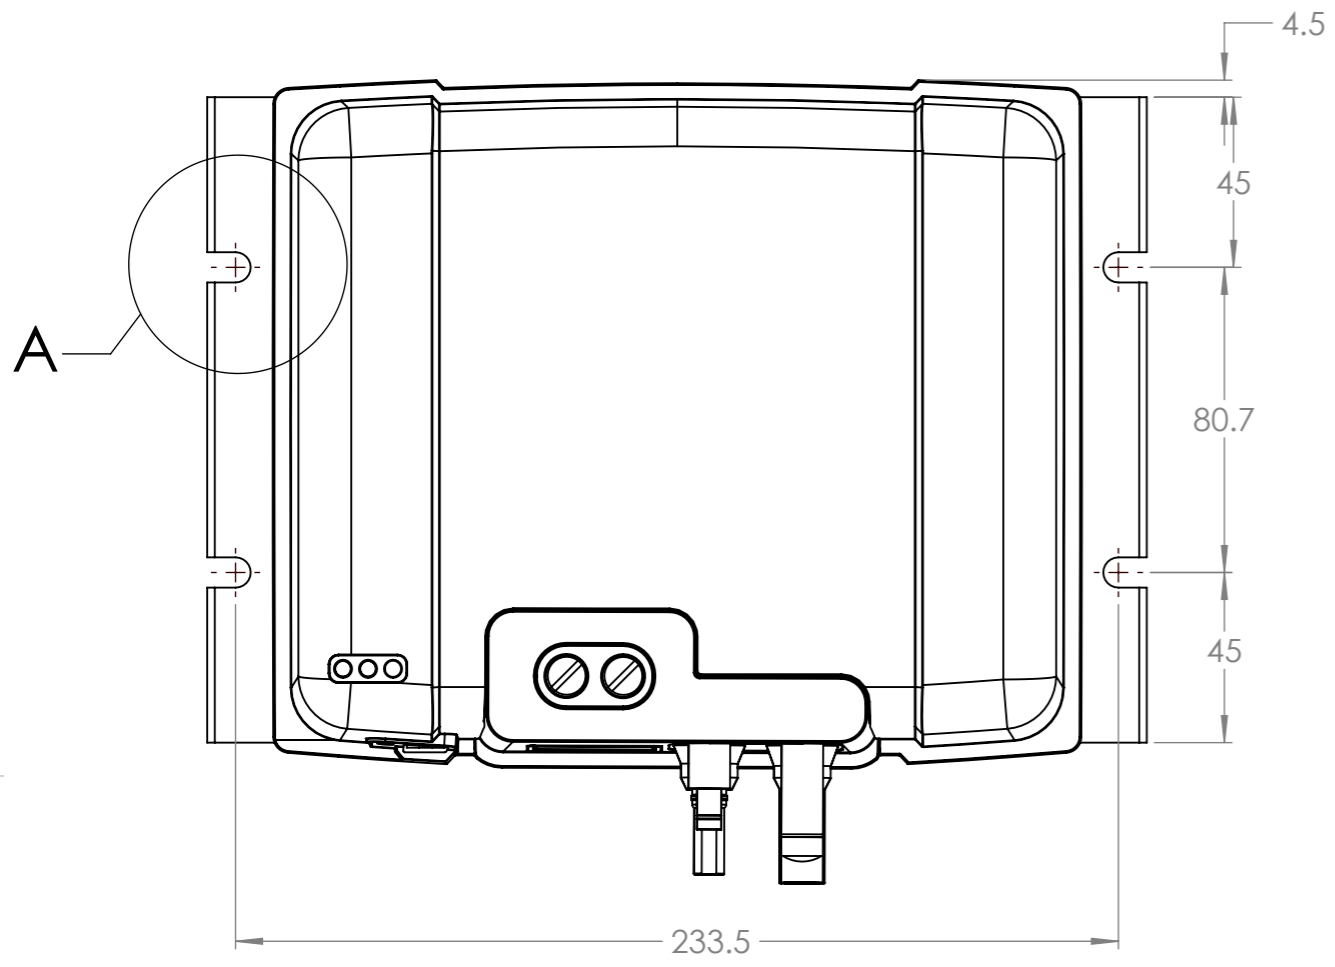

Dimension Drawing - BlueSolar charge controller	
SCC010060300	BlueSolar MPPT 150/60-MC4
SCC010070300	BlueSolar MPPT 150/70-MC4

DETAIL A
4x
SCALE 1:1

Dimensions in mm

victron energy
BLUE POWER